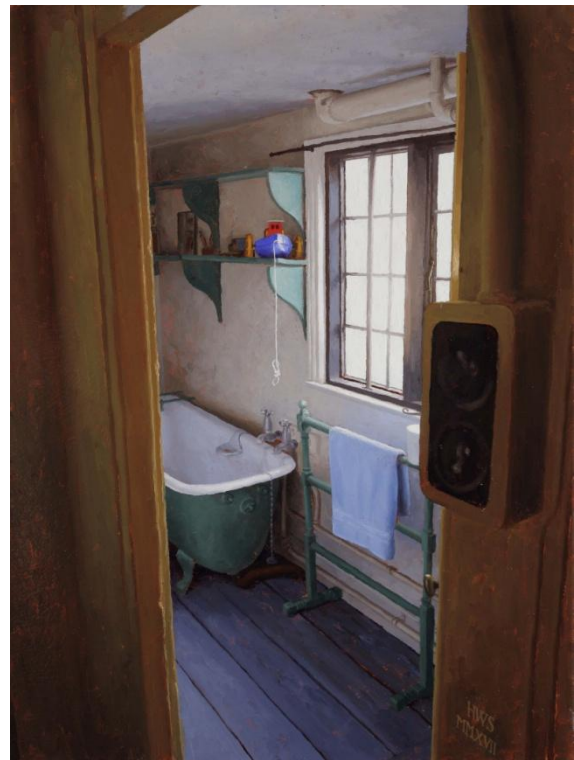

Jonathan Cooper
20 Park Walk London SW10 0AQ

Press Release

HARRY STEEN

Et in Arcadia ego

8th – 29th March 2018

Sérilly Cabinet, oil on board, 12 x 10ins (30.5 x 25.4cm), by Harry Steen

press@jonathancooper.co.uk | +44 (0)20 7351 0410

Canadian artist Harry Steen returns to Jonathan Cooper in March 2018 for his third solo show with the gallery.

Always enigmatic, Steen's light-filled paintings are infused with longing for lost and rapidly changing worlds. The myths and legends of Ancient Greece and Rome continue to fascinate the artist, whose atmospheric works are peopled by Hellenic gods such as Eurydice and Aphrodite, and fuse these universal archetypes with a personal vision of his childhood home.

LEFT: *Out Window to Terrace*, oil on board, RIGHT: *Rainthorpe - Little Bathroom*, both oil on board, 16 x 12ins (40.6 x 30.5cm), by Harry Steen

Many works in the exhibition are inspired by recent visits to an English Tudor manor, Rainthorpe Hall, Norfolk, and capture the echoes of its inhabitants past and present. Others recall villas and gardens of the American Gilded Age long since demolished, or the elegant perfection of Ancien Régime interiors, testament to the vanished beauty of its rococo world.